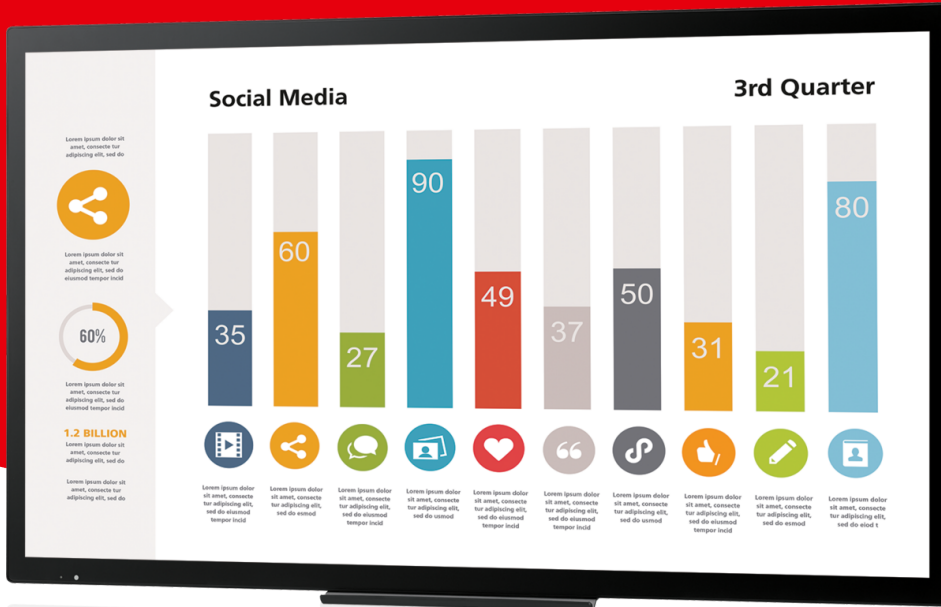

BIG PAD interactive displays for huddle spaces

PN-50TC1

A fast and accurate tool for teams that collaborate

- BIG PAD for Huddle Office Meeting Spaces and Interactive Retail Signage
- "Pen-on-paper" user experience with fast and Responsive PCAP Capacitive 10 point Touch
- Intuitive writing, drawing and annotation with SHARP Pen Software
- Latest BYOD wireless collaboration with SHARP Display Connect
- 50" (125,7cm) size with 1920 x 1080 pixels
- Flexible Enhancement via Mini OPS Slot
- Powerful data organisation and collaboration with SHARP Touch Viewer application

Specifications

DISPLAY MODULE DATA

Panel Technology	MVA LCD
Native Resolution (Pixels)	1.920 x 1.080
Diagonal Size (inches / cm)	49.5 / 125.7
Aspect Ratio	16:9
Backlight Technology	LED, edge lit
Brightness (cd/m2)	340
Contrast Ratio	5.000: 1
Display Colours	16.77 million
Response Time (grey to grey avg) ms	9.5
Viewing Angle (H/V)0 CR >10	178 / 178

WEIGHTS AND MEASURES

Bezel Size (L/R) mm	28 / 28
Bezel Size (U/L) mm	28 / 40
Product Dimensions (W/H/D) mm	1151 x 686 x 69
Product Weight Without Stand (Kg)	28

CONNECTIVITY (AUDIO/VIDEO) INPUT

HDMI	2
DisplayPort	1
VGA	1
Audio 3.5mm Jack	1
Other	Mini OPS Extension Slot